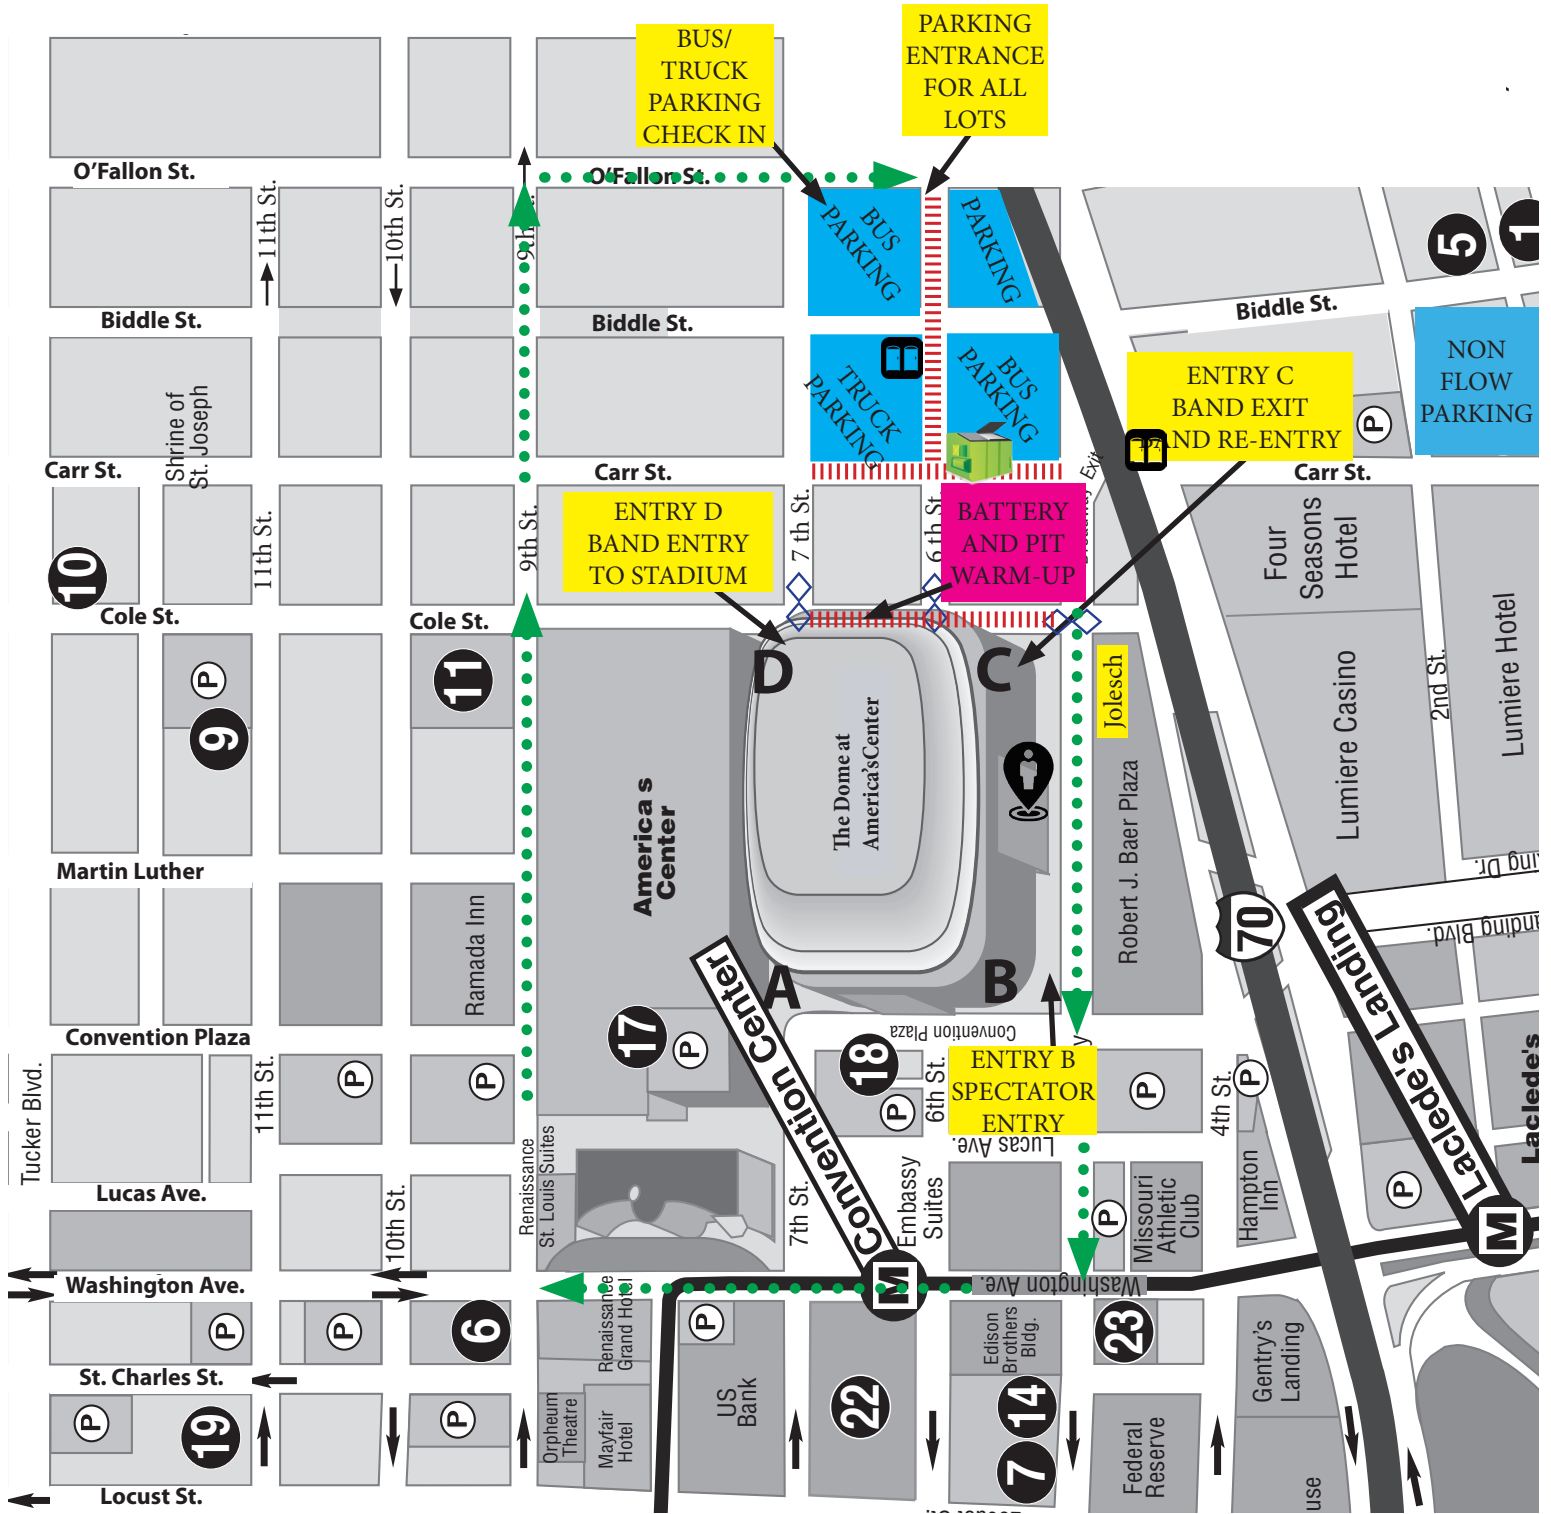

St. Louis Super Regional Championship, Presented by Yamaha

SITE OVERVIEW MAP

October 26-27, 2018 - The Dome at America's Center - St. Louis, MO

- BAND CHECK-IN
- RESTROOMS

Follow to Parking at all times
 Street Closed to vehicles for band flow
 =====